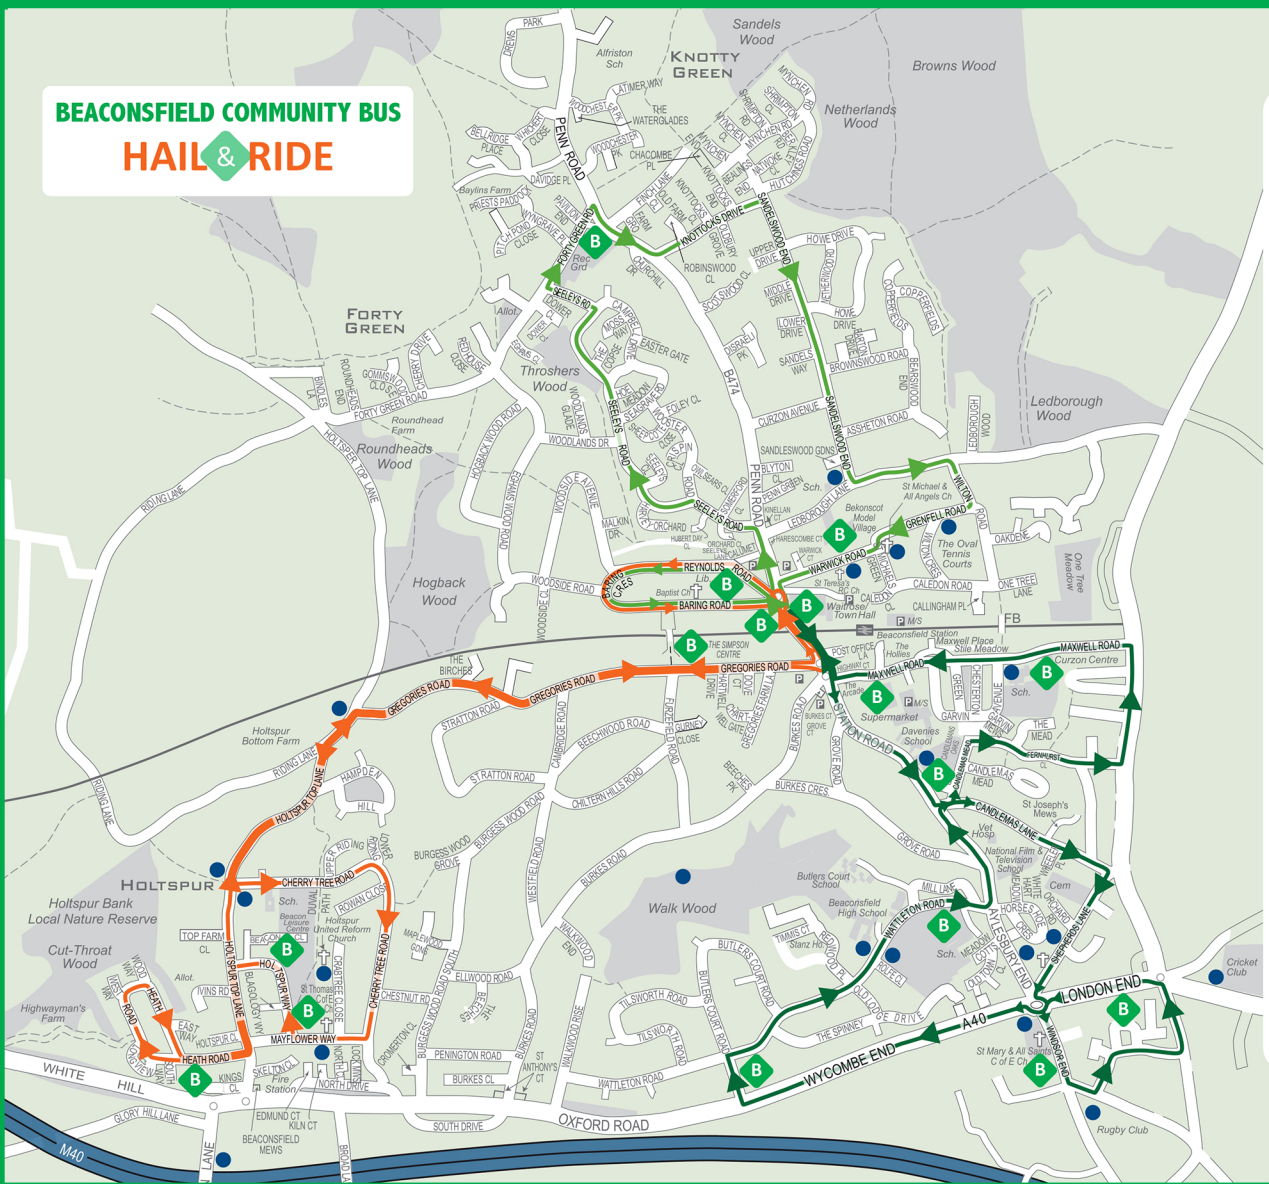

BEAONSFIELD COMMUNITY BUS
HAIL & RIDE

- HOLTSBUR - ROUTE 1**
START
 B Waitrose/Town Hall
 B The Simpson Centre
 B St Thomas's Church/Shops
 B Beacon Leisure Centre
 B Heath Road Shops
 B The Simpson Centre
 B Barclays Bank/Waitrose
 B Library
- OLD TOWN - ROUTE 2**
START
 B Waitrose/Town Hall
 B Market/Windsor End
 B Millbarn Medical Centre
 B Garden Centre
 B Adult Learning Centre
 B Candlemas Mead/Pond
 B Curzon Centre
 B Sainsbury's
 B Barclays Bank/Waitrose
- NORTHERN - ROUTE 3**
START
 B Library
 B Knotty Green Cricket Ground
 B Bekonscot Model Village
 B Waitrose/Town Hall
- Key destinations in Beaconsfield

BEAONSFIELD COMMUNITY BUS SERVICE

TUESDAY AND THURSDAY ONLY

HOLTSBUR - ROUTE 1

Waitrose/Town Hall Penn Road	09:00	10:00	11:00	12:00	13:00	14:00
The Simpson Centre Gregories Road	09:03	10:03	11:03	12:03	13:03	14:03
St Thomas's Church/Shops Mayflower Way	09:07	10:07	11:07	12:07	13:07	14:07
Beacon Leisure Centre Holtsbur Way	09:08	10:08	11:08	12:08	13:08	14:08
Heath Road Shops	09:11	10:11	11:11	12:11	13:11	14:11
The Simpson Centre Gregories Road	09:15	10:15	11:15	12:15	13:15	14:15
Barclays Bank/Waitrose Penn Road	09:16	10:16	11:16	12:16	13:16	14:16
Library Reynolds Road	09:17	10:17	11:17	12:17	13:17	14:17

OLD TOWN - ROUTE 2

Waitrose/Town Hall Penn Road	09:20	10:20	11:20	12:20	13:20	14:20
Market/Windsor End Windsor End	09:25	10:25	11:25	12:25	13:25	14:25
Millbarn Medical Centre London End	09:28	10:28	11:28	12:28	13:28	14:28
Garden Centre Butlers Court Road	09:30	10:30	11:30	12:30	13:30	14:30
Adult Learning Centre Wattleton Road	09:32	10:32	11:32	12:32	13:32	14:32
Candlemas Mead/Pond	09:33	10:33	11:33	12:33	13:33	14:33
Curzon Centre Maxwell Road	09:36	10:36	11:36	12:36	13:36	14:36
Sainsburys Maxwell Road	09:38	10:38	11:38	12:38	13:38	14:38
Barclays Bank/Waitrose Penn Road	09:41	10:41	11:41	12:41	13:41	14:41